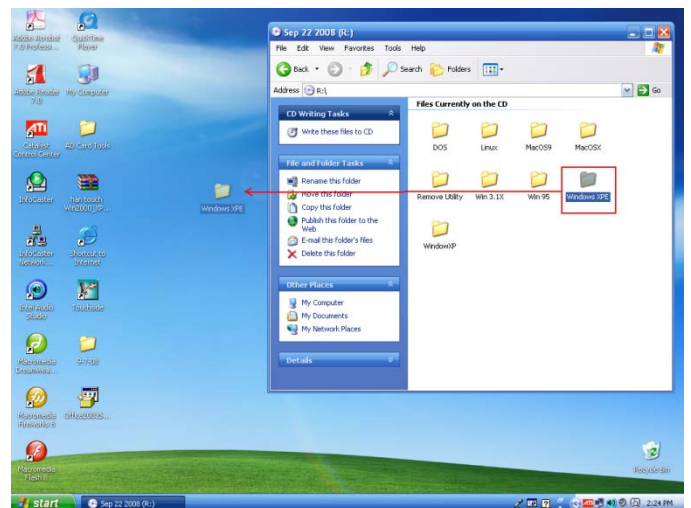

### ERRATA SHEET FOR HAMPSHIRE TOUCH DRIVERS REV. 6.20CS

---

SYNOPSIS: Due to files not opening properly from the CD, you must first copy the driver installation files directly to the computer before installing the Hampshire touch drivers.

---

Place the CD into your drive and browse the CD.

According to the operating system you are using, drag the corresponding file onto your desktop.

Open the folder you dragged to your desktop. Next, unzip the file to the location of your choice.